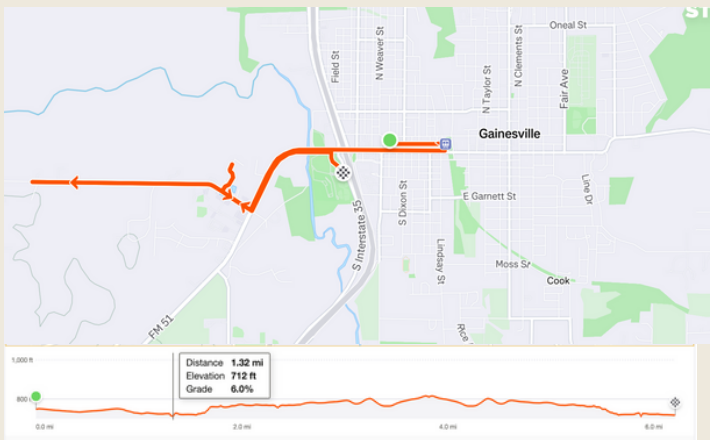

COURSE MAP

**5K = Modified Out n Back | 10K Modified Out n Back |
Half = Full Out n Back**

5K Map & Elevation

10K Map & Elevation

Half-Marathon Map & Elavation