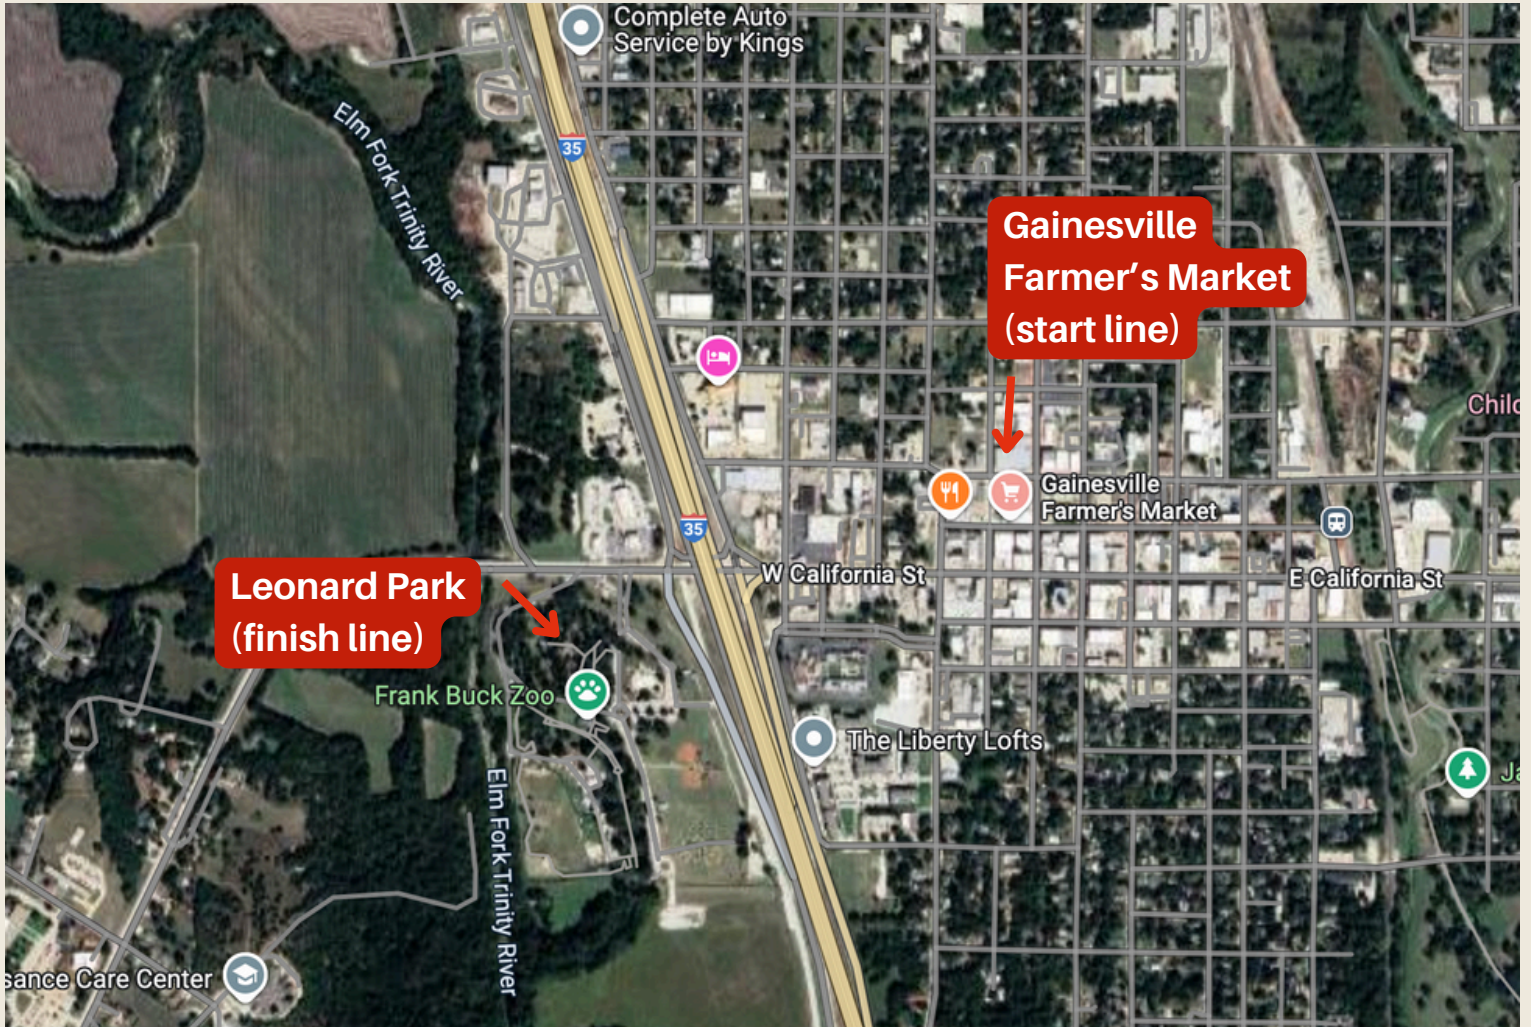

LOCATING RACE

IMPORTANT:

Participants will be able to park at either Leonard Park, the Gainesville Farmer's Market, or anywhere in between.

PARKING

IMPORTANT:

Participants will be able to park at either Leonard Park, the Gainesville Farmer's Market, or anywhere in between.

The route passes through historic downtown Gainesville past the train station, vintage Gulf gas station, and down California Street and the courthouse, before looping through the scenic hills of Cooke County then finishing in Lenoard Park. Runners will enjoy views of local landmarks, open fields, and rolling terrain, with traffic managed by lane closures, patrol cars, and volunteers.