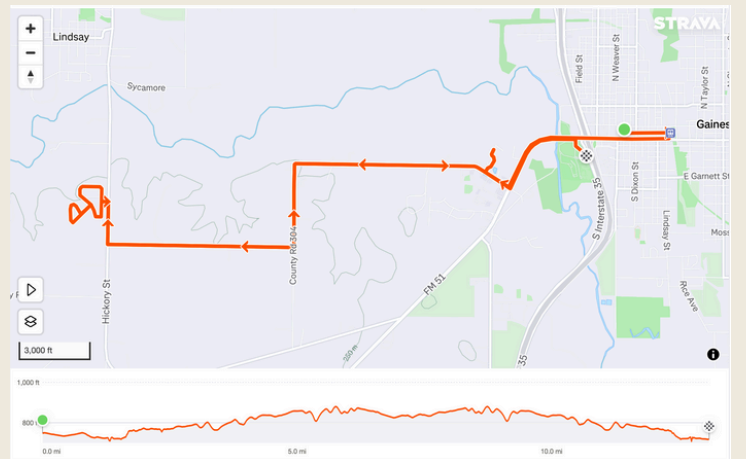

LOCATING RACE

IMPORTANT:

Participants will be able to park at either Leonard Park, the Gainesville Farmer's Market, or anywhere in between.

PARKING

IMPORTANT:

Participants will be able to park at either Leonard Park, the Gainesville Farmer's Market, or anywhere in between.

You will either walk park at the finish and walk to the start or vice versa. You can also park anywhere in between the start and finish line as well.

COURSE MAP

**5K = Modified Out n Back | 10K Modified Out n Back |
Half = Full Out n Back**

5K Map & Elevation

10K Map & Elevation

Half-Marathon Map & Elavation

GAINESVILLE MARATHON

COURSE DETAILS

COURSE PROFILE

The Gainesville Marathon features a 5K, 10K, and Half Marathon starting at the Farmers Market. The run supports the North Texas Food Bank and raises funds for Christian Missionaries.

The route passes through historic downtown Gainesville past the train station, vintage Gulf gas station, and down California Street and the courthouse, before looping through the scenic hills of Cooke County then finishing in Lenoard Park. Runners will enjoy views of local landmarks, open fields, and rolling terrain, with traffic managed by lane closures, patrol cars, and volunteers.