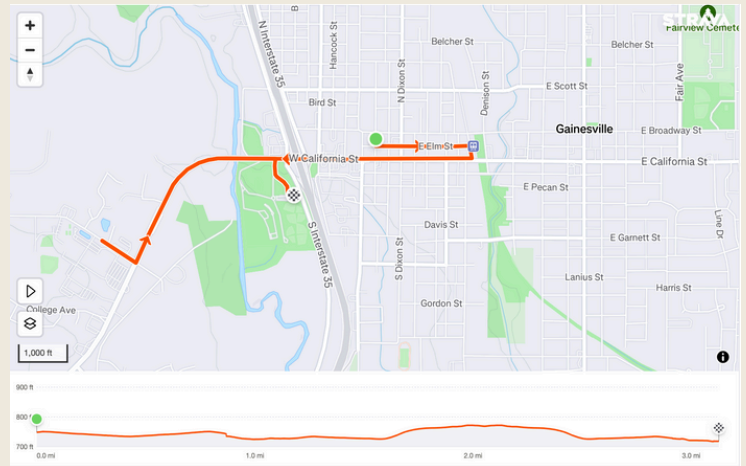

COURSE MAP

**5K = Modified Out n Back | 10K Modified Out n Back |
Half = Full Out n Back**

5K Map & Elevation

10K Map & Elevation

Half-Marathon Map & Elavation