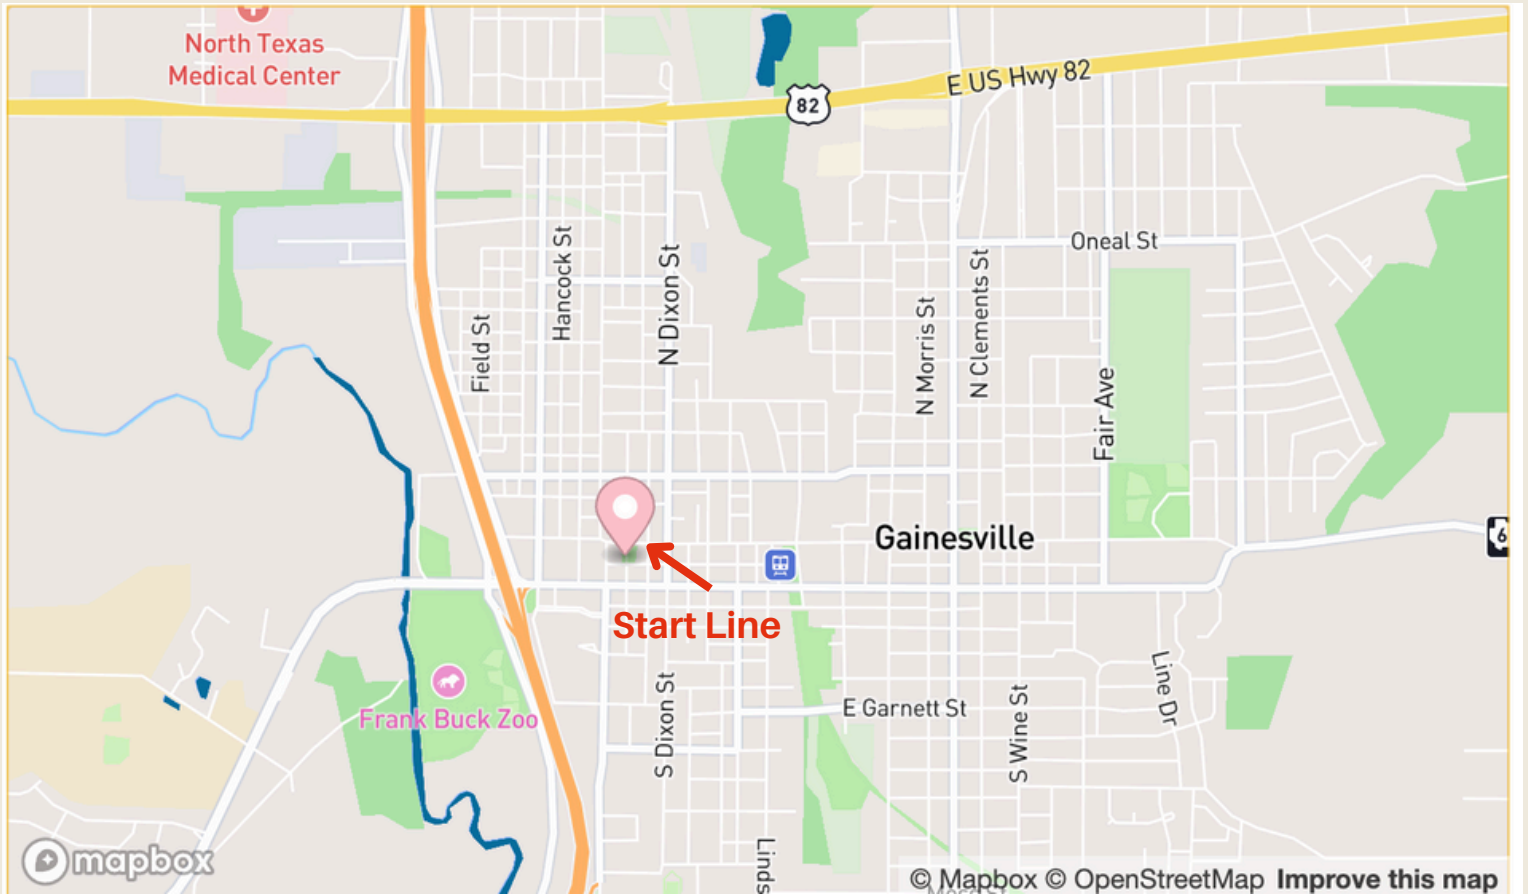

PARKING

Participants will be able to park at either Leonard Park, the Gainesville Farmers Market, or anywhere in between. (The walking distance from Leonard Park to the Gainesville Farmers Market is 0.5 miles (about a 7-10 minute walk).

LOCATING RACE

IMPORTANT:

Participants will be able to park at either Leonard Park, the Gainesville Farmer's Market, or anywhere in between.

PARKING

IMPORTANT:

Participants will be able to park at either Leonard Park, the Gainesville Farmer's Market, or anywhere in between.

The route passes through historic downtown Gainesville past the train station, vintage Gulf gas station, and down California Street and the courthouse, before looping through the scenic hills of Cooke County then finishing in Lenoard Park. Runners will enjoy views of local landmarks, open fields, and rolling terrain, with traffic managed by lane closures, patrol cars, and volunteers.