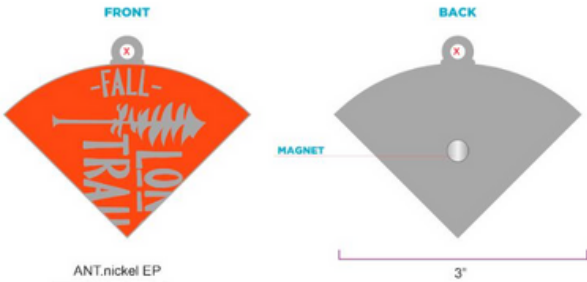

DISTANCE FINISHER AWARDS

- Finisher Award
- 1st place male and female for each distance
- DFL for each distance

ANT.nickel EP
Raised metal
172 C
x Cut out

1ST PLACE MALE 20K	1ST PLACE MALE 10K
1ST PLACE FEMALE 20K	1ST PLACE FEMALE 10K
DEAD LAST 20K	DEAD LAST 10K
1ST PLACE MALE 15K	1ST PLACE MALE 5K
1ST PLACE FEMALE 15K	1ST PLACE FEMALE 5K
DEAD LAST 15K	DEAD LAST 5K