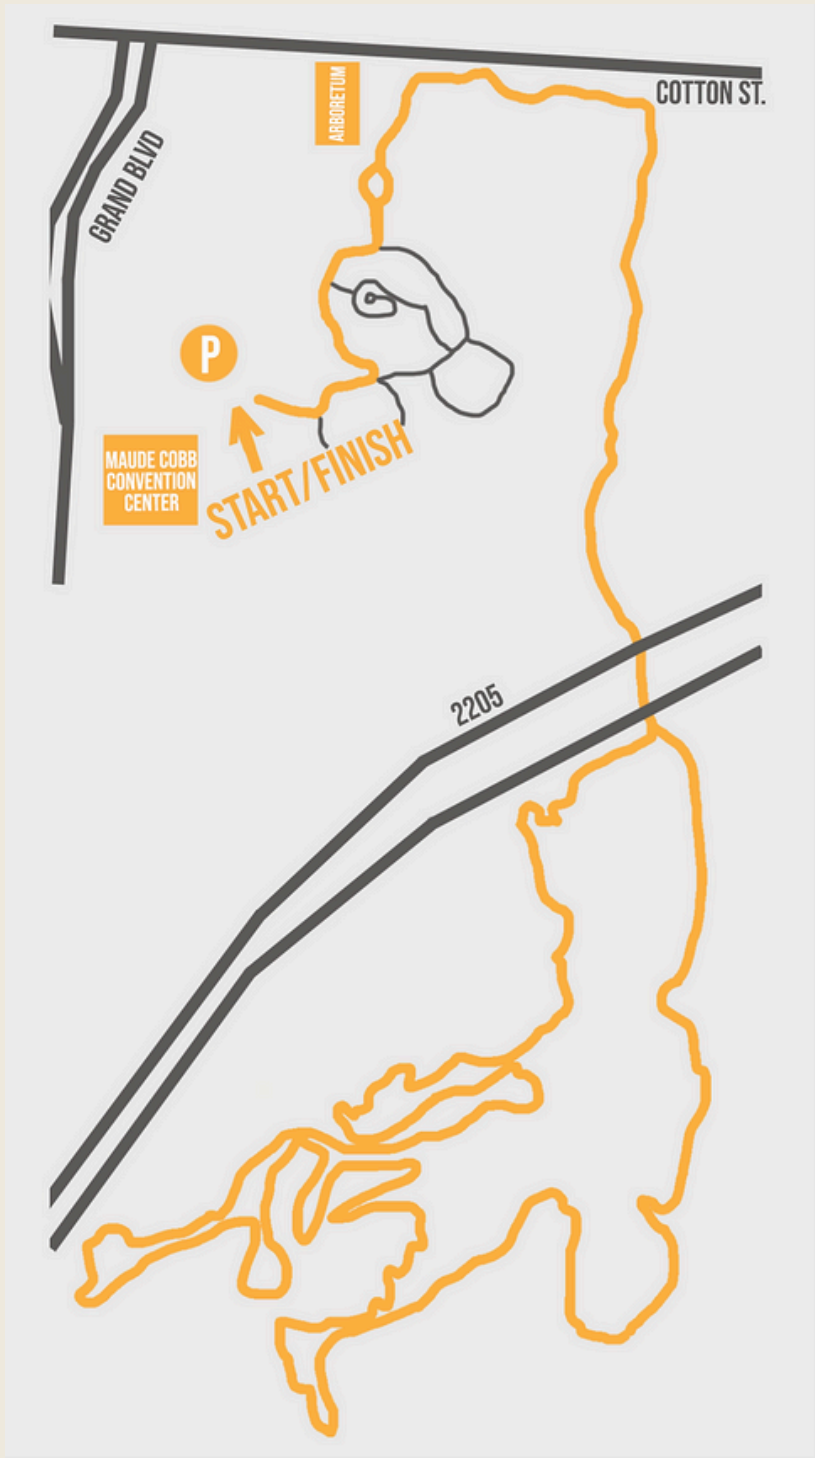

**TEXAS
OUTLAW
RUNNING**

GENERAL INFO

DRIVING DIRECTIONS

The start and finish line will be located at the North East parking lot of the Maude Cobb Convention Center. When driving west on Cotton Street, you will turn left onto Grand Blvd and the parking lot will be the next left (directly in front of the convention center).

Main Aid Station

(**Start/Finish Line**) includes snack foods, water, Gatorade, Tailwind, and pickle juice. We will have our first aid located at the main aid station.

LOCATING RACE/PARKING COURSE MAP

5K = 1 LOOP
10K = 2 LOOPS
15K = 3 LOOPS
20K = 4 LOOPS

COURSE DETAILS

COURSE PROFILE

The 3 mile course will start by going through the beautiful Longview Arboretum & Nature Center then connect to the Grace Creek MTB Trail, finishing back through the Arboretum. Participants doing distances longer than a 5K will run the loop multiple times. This course will slightly vary for each race season.